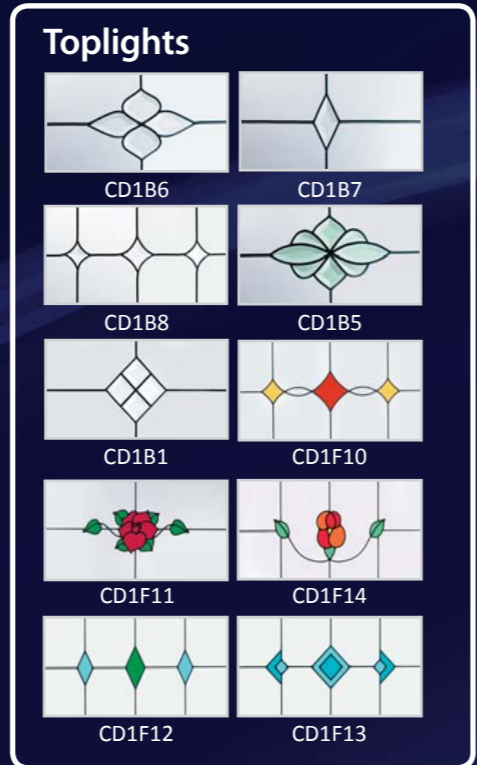

Q1G Cairo

Q1P Cairo

Q1S Cairo

V1P Vienna

V1S Vienna

V1S1 Vienna

V1B1 Vienna

V1B2 Vienna

V1G Vienna

Additional Panel Range:

Belfast
Half - S97 (975mm) Full - S19 (1950mm)

Lisburn Flat: W00 - 795 x 1940mm
X00 - 895 x 2090mm, Y00 - 895 x 1045mm

Milan
Half - M97 (975mm) Full - M19 (1950mm)

Monaco
Half - P97 (975mm) & P70 (700mm)
Full - P19 (1950mm) & P21 (2100mm)

Newry
Half - R97 (975mm) Full - R19 (1950mm)

Oslo
Half - N97 (975mm) Full - N19 (1950mm)

Additonal Options

Additional Ordering Information:

- Glass designs are available as **sidelights and fanlights**. Glass units are toughened on both sides
- Letterbox unavailable with "H" panels that are under 1760mm
- Extra charges may apply to: reinforcing, door hardware/locks, stormguard threshold, 20mm/28mm/40mm panels
- Please use warm water and washing-up liquid to clean frames and glass; refrain from using chemicals or solvents