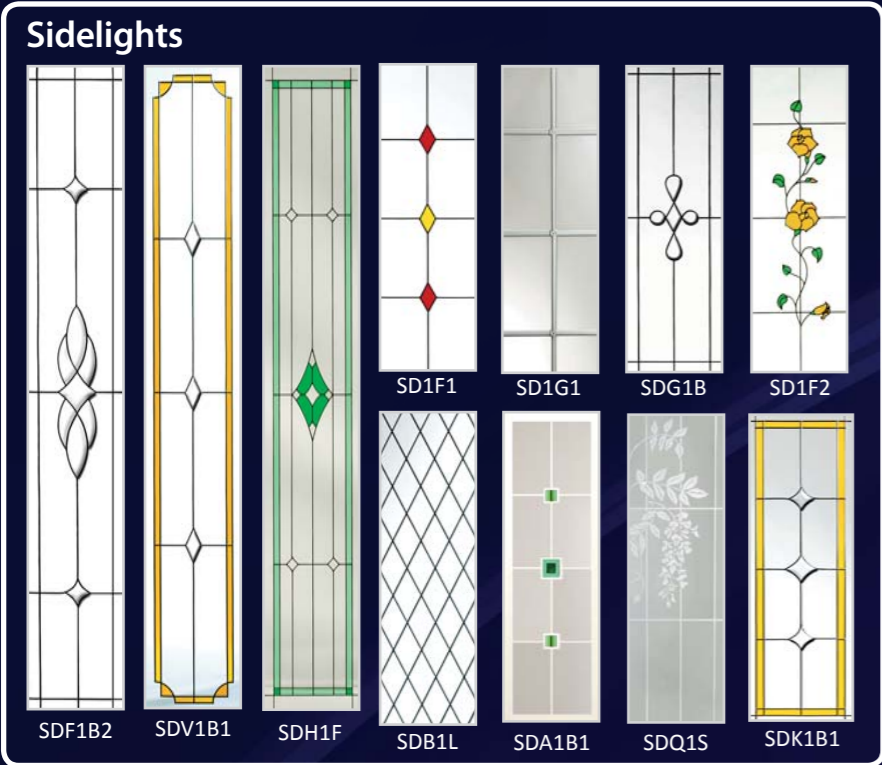

Q1B Cairo

L1B1 Madrid

L1B3 Madrid

L1F3 Madrid

Q1B1 Cairo

Q1F Cairo

Q1F2 Cairo

Panel Door Range

Q1G Cairo

Q1P Cairo

Q1S Cairo

V1P Vienna

V1S Vienna

V1S1 Vienna

V1B1 Vienna

V1B2 Vienna

V1G Vienna

Additional Panel Range:

Belfast
Half - S97 (975mm) Full - S19 (1950mm)

Lisburn Flat: W00 - 795 x 1940mm
X00 - 895 x 2090mm, Y00 - 895 x 1045mm

Milan
Half - M97 (975mm) Full - M19 (1950mm)

Monaco
Half - P97 (975mm) & P70 (700mm)
Full - P19 (1950mm) & P21 (2100mm)

Newry
Half - R97 (975mm) Full - R19 (1950mm)

Oslo
Half - N97 (975mm) Full - N19 (1950mm)

Additonal Options

Additional Ordering Information:

- Glass designs are available as **sidelights and fanlights**. Glass units are toughened on both sides
- Letterbox unavailable with "H" panels that are under 1760mm
- Extra charges may apply to: reinforcing, door hardware/locks, stormguard threshold, 20mm/28mm/40mm panels
- Please use warm water and washing-up liquid to clean frames and glass; refrain from using chemicals or solvents