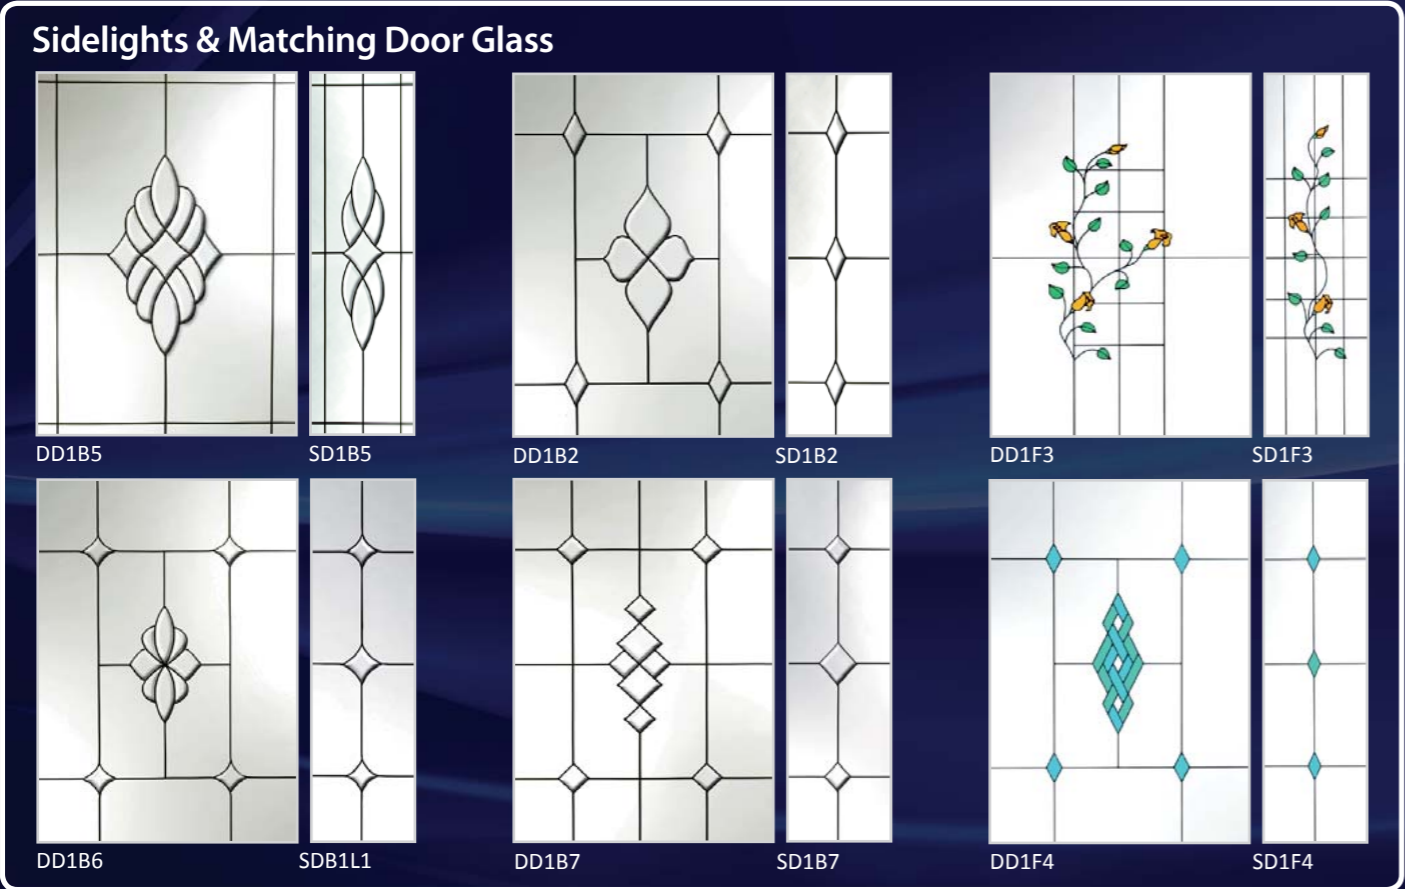

Q1G Cairo

Q1P Cairo

Q1S Cairo

V1P Vienna

V1S Vienna

V1S1 Vienna

V1B1 Vienna

V1B2 Vienna

V1G Vienna

Additional Panel Range:

Belfast
Half - S97 (975mm) Full - S19 (1950mm)

Lisburn Flat: W00 - 795 x 1940mm
X00 - 895 x 2090mm, Y00 - 895 x 1045mm

Milan
Half - M97 (975mm) Full - M19 (1950mm)

Monaco
Half - P97 (975mm) & P70 (700mm)
Full - P19 (1950mm) & P21 (2100mm)

Newry
Half - R97 (975mm) Full - R19 (1950mm)

Oslo
Half - N97 (975mm) Full - N19 (1950mm)

Additonal Options

Additional Ordering Information:

- Glass designs are available as **sidelights and fanlights**. Glass units are toughened on both sides
- Letterbox unavailable with "H" panels that are under 1760mm
- Extra charges may apply to: reinforcing, door hardware/locks, stormguard threshold, 20mm/28mm/40mm panels
- Please use warm water and washing-up liquid to clean frames and glass; refrain from using chemicals or solvents