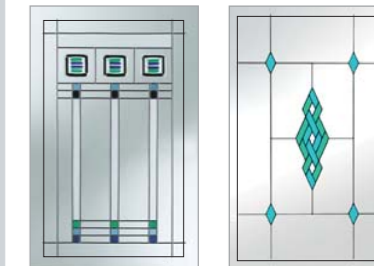

TK-1SB1
Sidelight: SD-TK-1SB1

TK-1F4-
(01/02/03)
Sidelight: SD-TK-1F4-(01/02/03)