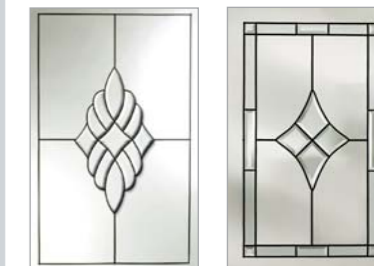

TK-1B5
Sidelight: SD-TK-1B5

TK-1DB6
Sidelight: SD-TK-1DB6