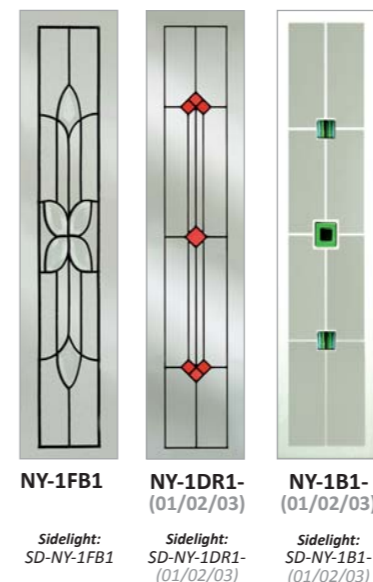

Door Colour Options

Decorative Glass Colours

Glass designs for each door style are shown in the following pages. If a glass design features colour options these will be shown as **codes**.

The codes represent the following colours:

01	Blue
02	Green
03	Red
04	Black
05	Clear
06	Yellow

Backing Glass Options

New York Collection

Plain Glass: **NY-P**

Tokyo Collection

Plain Glass: **TK-P**