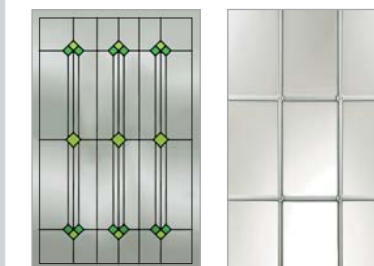

TK-1DR1-
(01/02/03/05)
Sidelight: SD-TK-1DR1-(01/02/03/05)

TK-1G*
Sidelight: SD-TK-1G1

Plain Glass: **TK-P**