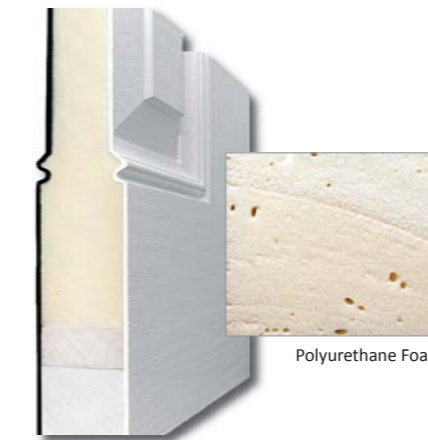

- The core material of the composite door is **CFC-free polyurethane foam**, this provides outstanding levels of thermal efficiency and noise insulation
- The door's internal and external skins are constructed from an impact-resistant **Glass Reinforced Plastic (GRP)**
- GRP is light, but has a higher strength ratio weight for weight than mild steel, making the door extremely strong and durable.