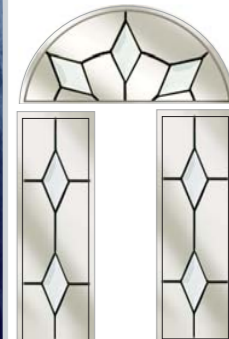

Plain Glass: **OX-P**

Atlanta Collection

Door Code - **AT**

AT-1B1-
(01/02/03/05/06)
Sidelight: SD-AT-1B1-(01/02/03/05/06)

AT-1F2
Sidelight: SD-AT-1F2

AT-1B3
Sidelight: SD-AT-1B3

AT-1L
Sidelight: SD-AT-1L

AT-1G*
**Geo Bar available in white, black & cream only*
Sidelight: SD-AT-1G1

Plain Glass: **AT-P**

Rio Collection

Door Code - **RO**

RO-2R3
Sidelight: SD-RO-1R3

RO-2L
Sidelight: SD-RO-1L

RO-2B-(01/02/03/05)
Sidelight: SD-RO-1B2-(01/02/03/05)

RO-2B1-(01/02/03)
Sidelight: SD-RO-2B1-(01/02/03)